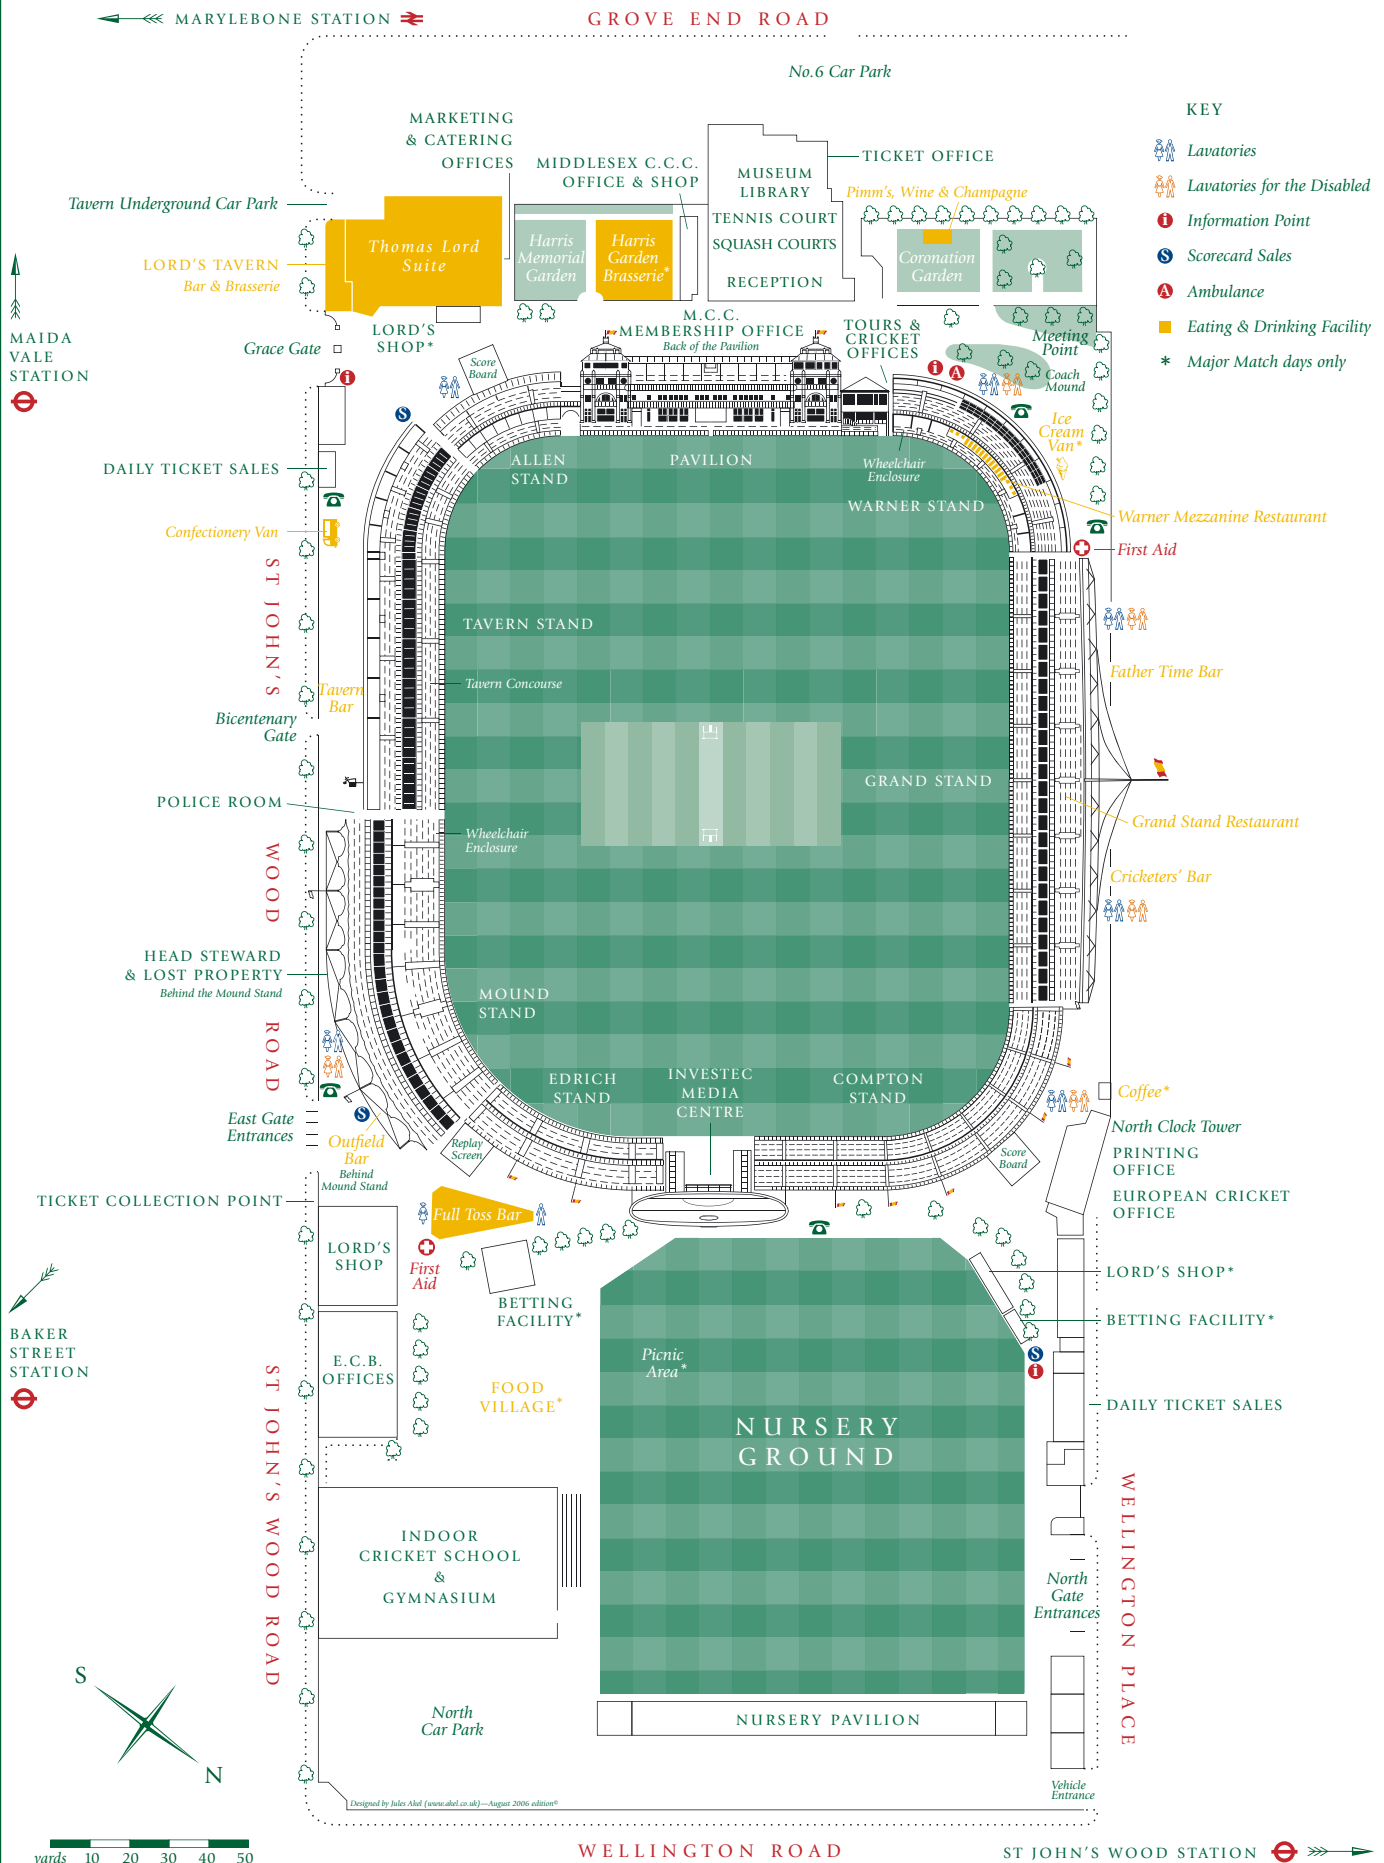

LORD'S GROUND

London NW8 8QN

KEY

- Lavatories
- Lavatories for the Disabled
- Information Point
- Scorecard Sales
- Ambulance
- Eating & Drinking Facility
- Major Match days only

yards 10 20 30 40 50